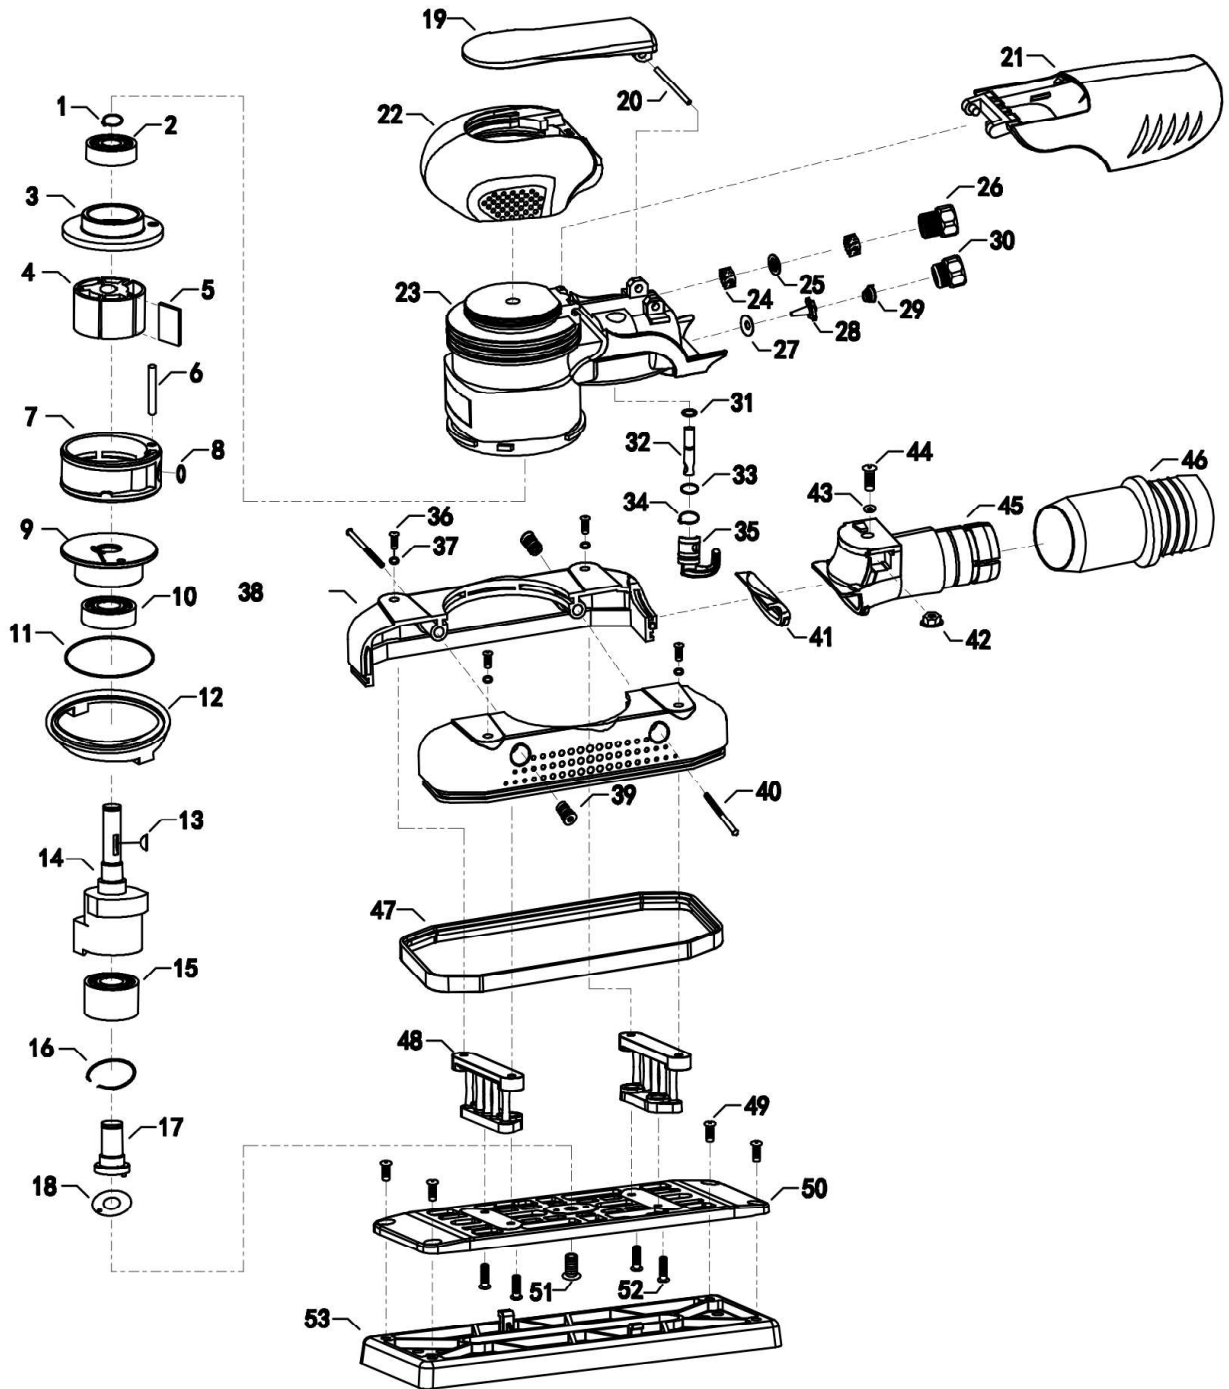

PROMA-X AIR SHEET SANDER

70 x 198 MM- Art.No.: 910-0650

EXPLODED VIEW

SPARE PARTS

ITEM	ART.NO.	DESCRIPTION
1	910-0650-1	RING
2	910-0650-2	BEARING
3	910-0650-3	FRONT END PLATE
4	910-0650-4	ROTOR
5	910-0650-5	VANES
6	910-0650-6	PIN
7	910-0650-7	CYLINDER
8	910-0650-8	O'RING
9	910-0650-9	REAR END PLATE
10	910-0650-10	BEARING
11	910-0650-11	O'RING
12	910-0650-12	LOCK RING
13	910-0650-13	KEY
14	910-0650-14	SHAFT BALANCER
15	910-0650-15	BEARING
16	910-0650-16	RETAINING RING
17	910-0650-17	SPINDLE
18	910-0650-18	WASHER
19	910-0650-19	LEVEL
20	910-0650-20	PIN
21	910-0650-21	WING
22	910-0650-22	GRIP
23	910-0650-23	HOUSING
24	910-0650-24	MUFFLER
25	910-0650-25	MUFFLER PLATE
26	910-0650-26	BUSHING
27	910-0650-27	SEAT
28	910-0650-28	VALVE
29	910-0650-29	SPRING
30	910-0650-30	ADAPTER
31	910-0650-31	STEM SEAL
32	910-0650-32	STEM
33	910-0650-33	CONTROL SEAL
34	910-0650-34	O'RING

SPARE PARTS

ITEM	ART.NO.	DESCRIPTION
35	910-0650-35	CONTROL
36	910-0650-36	SCREW
37	910-0650-37	WASHER
38	910-0650-38	SHROUD
39	910-0650-39	SCREW
40	910-0650-40	SCREW
41	910-0650-41	
42	910-0650-42	NUT
43	910-0650-43	WASHER
44	910-0650-44	SCREW
45	910-0650-45	EXHAUST FITTING
46	910-0650-46	HOSE FITTING
47	910-0650-47	RUBBER LOOP
48	910-0650-48	PAD SUPPORT ASSEMBLY
49	910-0650-49	SCREW
50	910-0650-50	PAD BACKING PLATE
51	910-0650-51	CENTER SCREW
52	910-0650-52	SCREW
53	910-0650-53	PAD

MACHINE & ACCESSORIES

ART.NO.	DESCRIPTION
910-0650	PROMA-X AIR SHEET SANDER
910-0650-1	BACK-UP PAD 70 X 198 MM MULTIHOLE